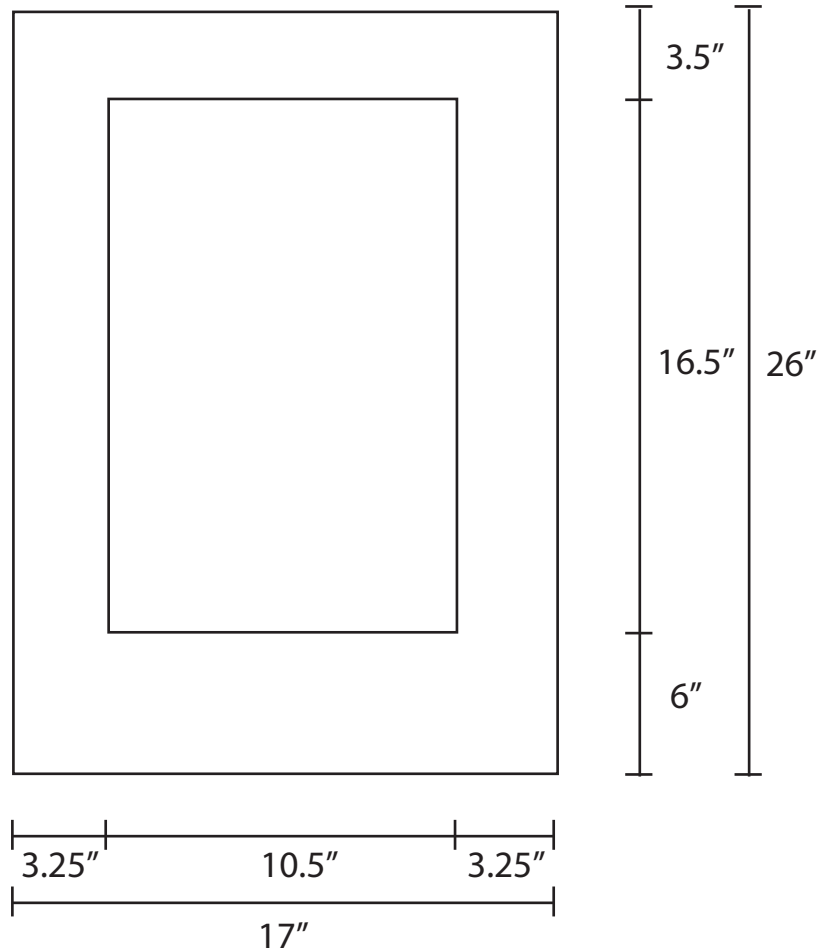

# Mounting measurements for VPLC presentation.

*This is an approximate layout because your items may not be exactly the same size as these dimensions so your margins may vary. Please cut your boards 17" x 26" and adjust your margins as needed.*

Please mount your work on black mat board.

Poster - reduced to fit on 11" x 17" paper

Bookmarks front & back, ticket, program cover