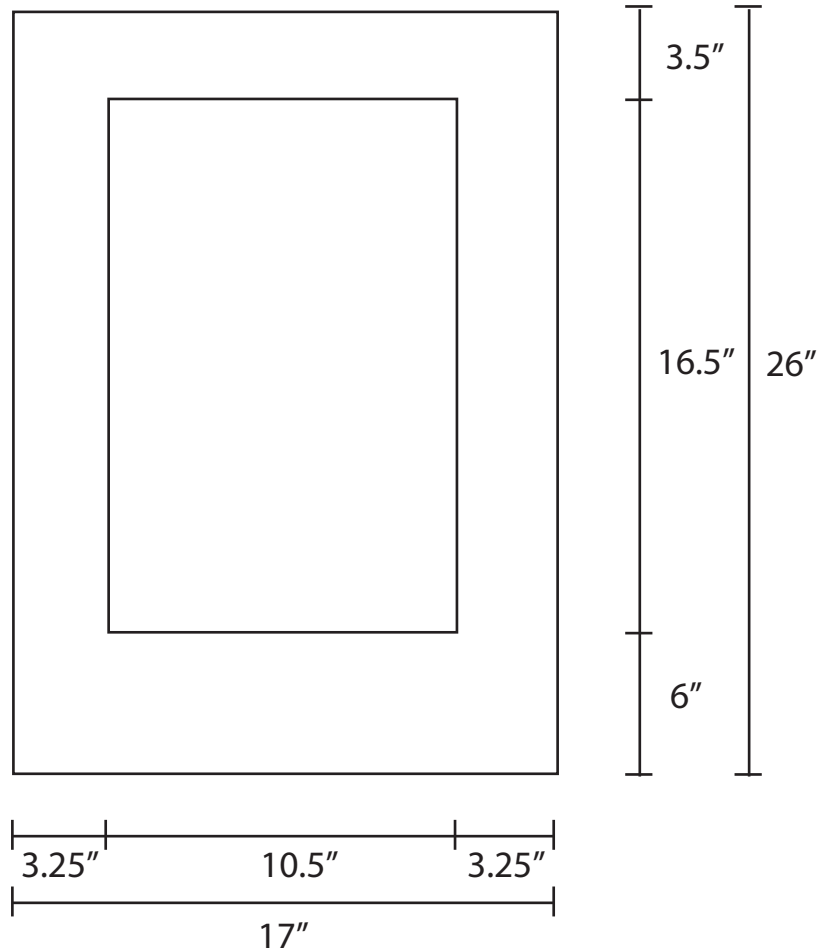

Mounting measurements for VPLC presentation.

This is an approximate layout because your items may not be exactly the same size as these dimensions so your margins may vary. Please cut your boards 17" x 26" and adjust your margins as needed.

Please mount your work on black mat board.

Poster - reduced to fit on 11" x 17" paper

Bookmarks front & back, ticket, program cover